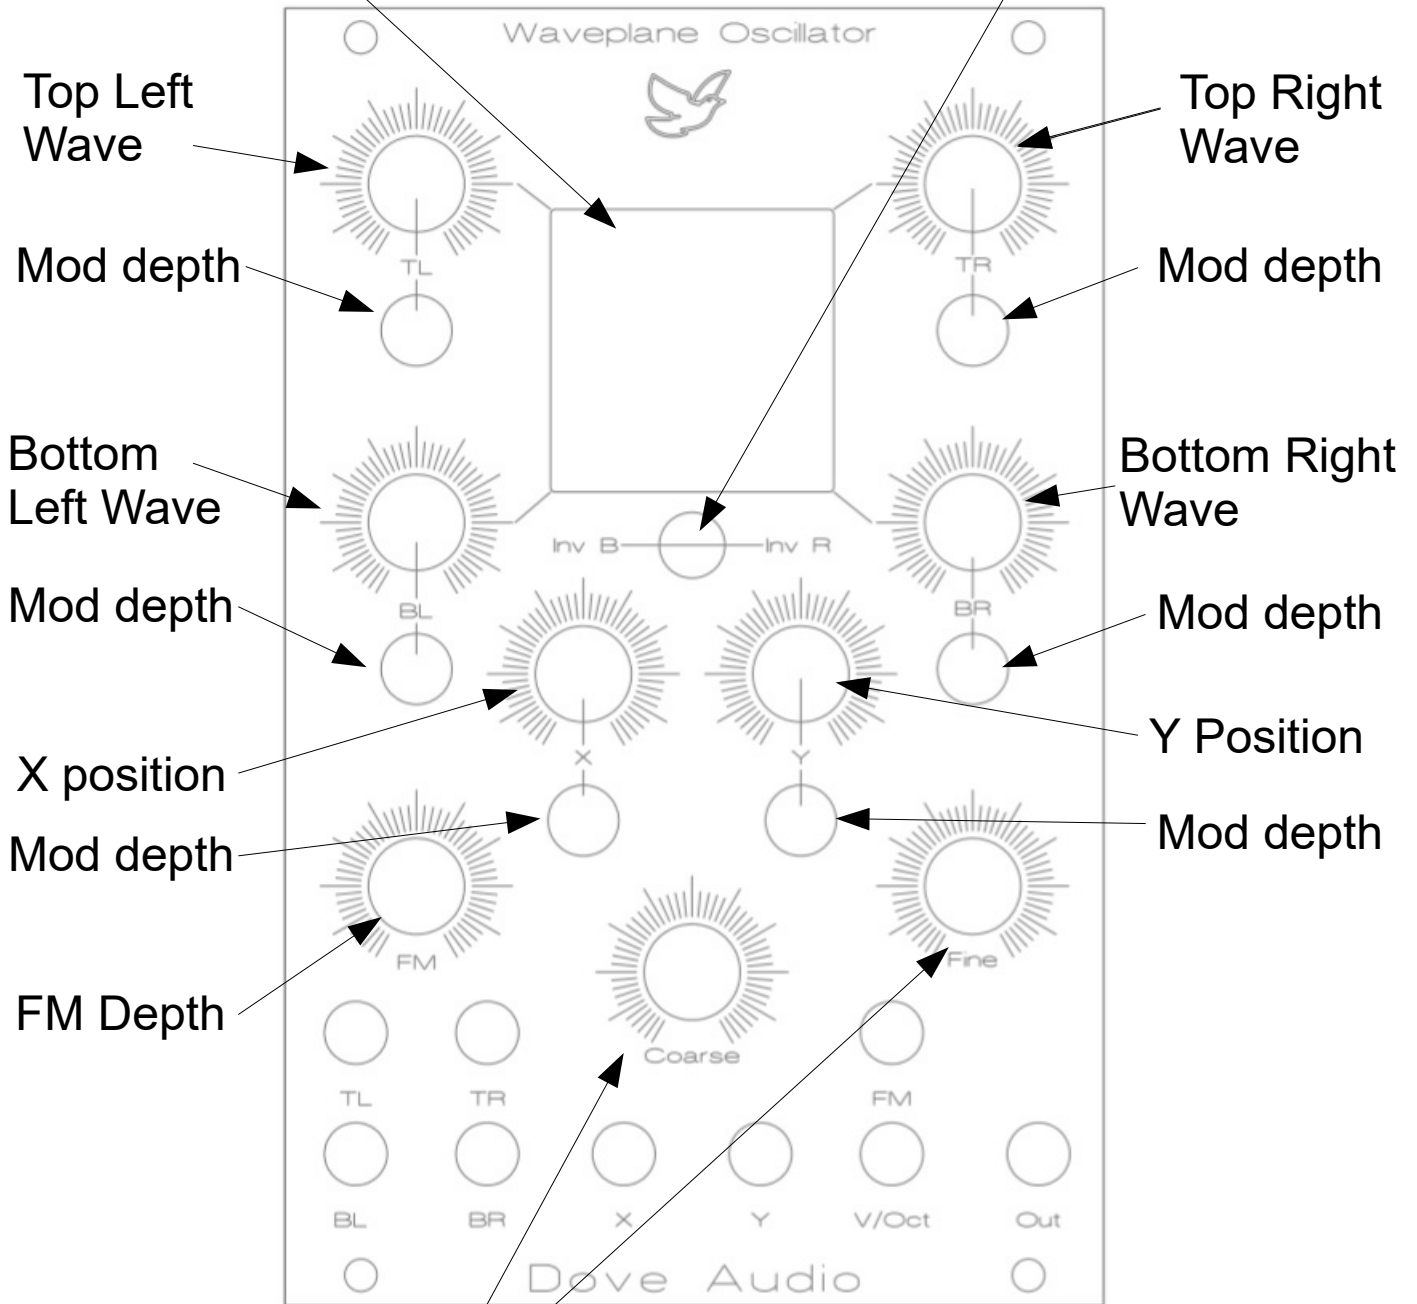

## Waveplane Oscillator

Output Waveform Display

Yellow Cross shows position in waveplane

Invert Lower  
Or Right Waves

Pitch Controls

(with "OCT" jumper on, pitch knob selects octaves)